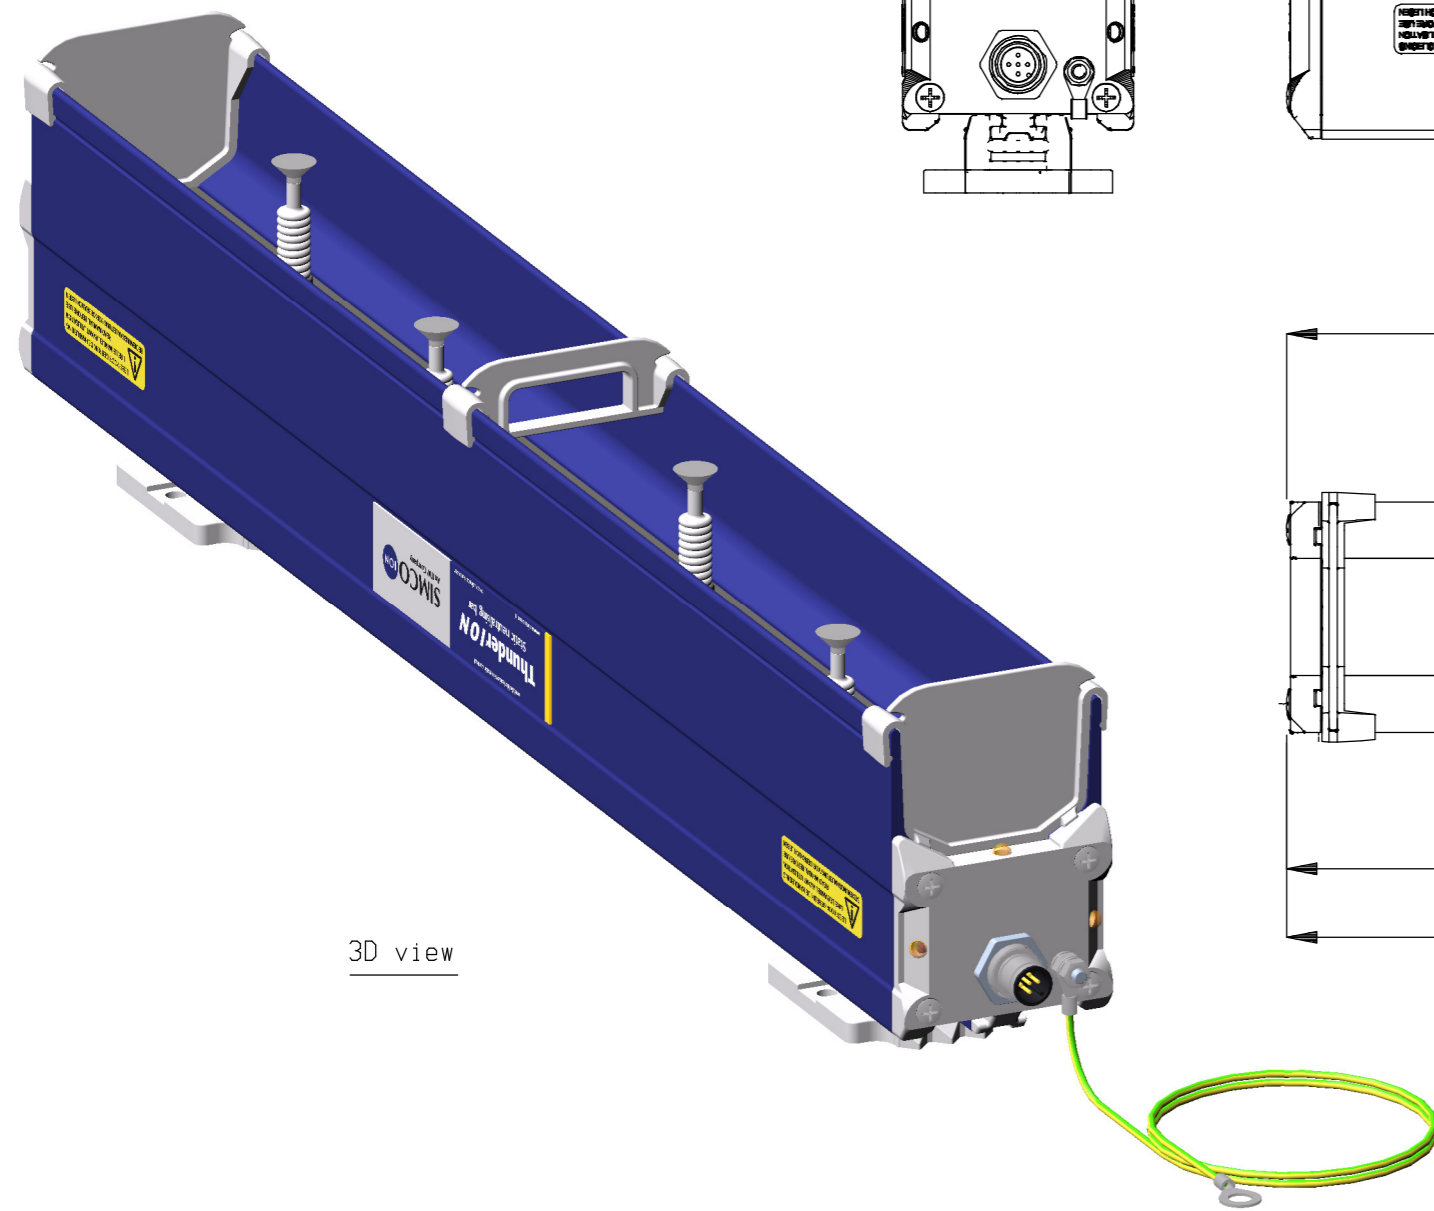

Supports	
Total length	QTY
570 - 820	1
945 - 1195	2
1320 - 1570	3
1695 - 1945	4
2070 - 2320	5
2445 - 2695	6
2820 - 3070	7
3195 - 3445	8
3570 - 3820	9
3945 - 4195	10
4320 - 4570	11
4695 - 4945	12
5070 - 5320	13

Bracket Bars	
Total length	QTY
570	2
695 - 1070	3
1195 - 1695	4
1820 - 2195	5
2320 - 2820	6
2945 - 3320	7
3445 - 3945	8
4070 - 4445	9
4570 - 5070	10
5195 - 5320	11

Thumb Screw M6x10 Nylon

Covers for easy protection during cleaning bar if emitters are removed. (9210560635)

Optional connectors

Connector: adjustable cable direction 0°, 90°, 180°, 270°

Bracket Bars mounting options

(M5 bolts, screws and washers not included)