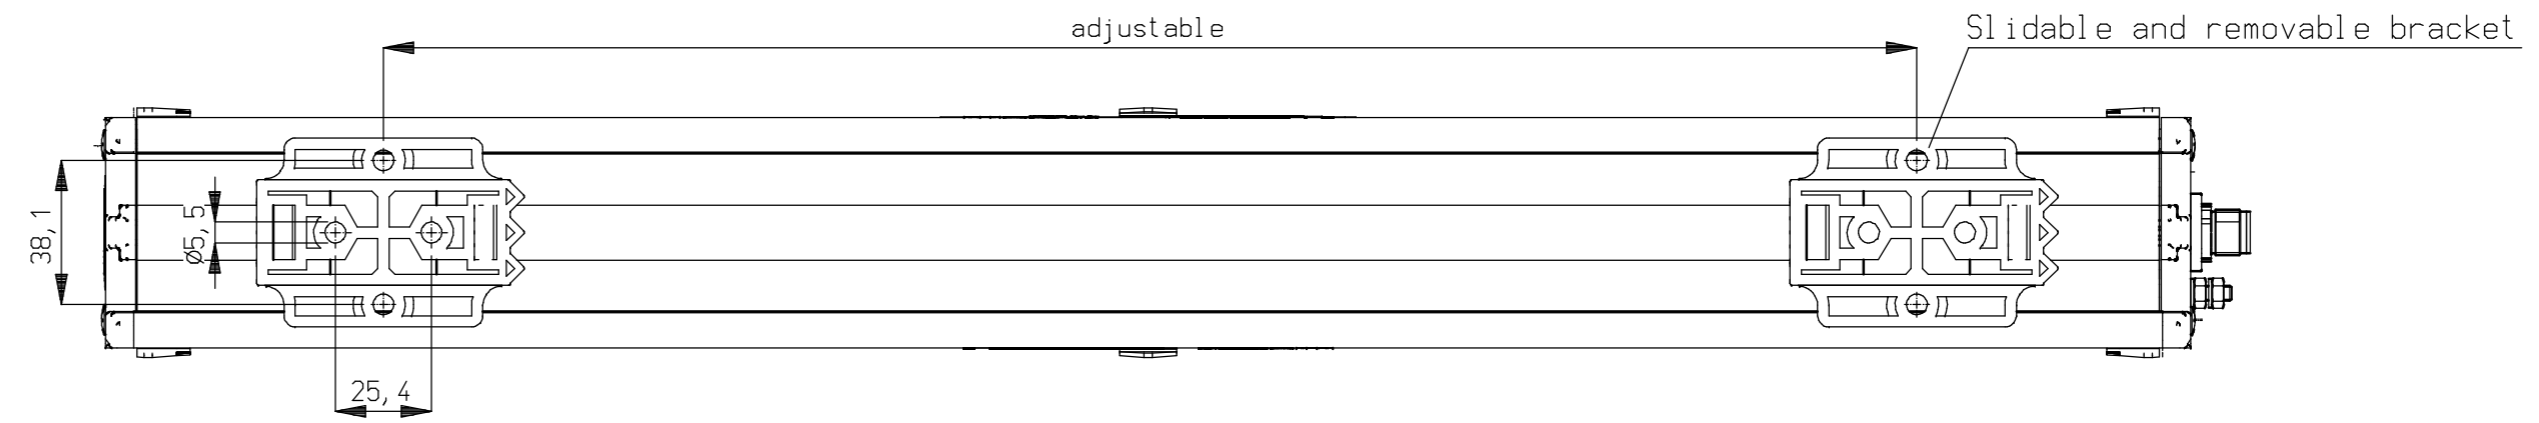

Supports	
Total length	QTY
570 - 820	1
945 - 1195	2
1320 - 1570	3
1695 - 1945	4
2070 - 2320	5
2445 - 2695	6
2820 - 3070	7
3195 - 3445	8
3570 - 3820	9
3945 - 4195	10
4320 - 4570	11
4695 - 4945	12
5070 - 5320	13

Bracket Bars	
Total length	QTY
570	2
695 - 1070	3
1195 - 1695	4
1820 - 2195	5
2320 - 2820	6
2945 - 3320	7
3445 - 3945	8
4070 - 4445	9
4570 - 5070	10
5195 - 5320	11

Thumb Screw M6x10 Nylon

Covers for easy protection during cleaning bar if emitters are removed. (9210560635)

Optional connectors

Connector: adjustable cable direction 0°, 90°, 180°, 270°

Bracket Bars mounting options

(M5 bolts, screws and washers not included)