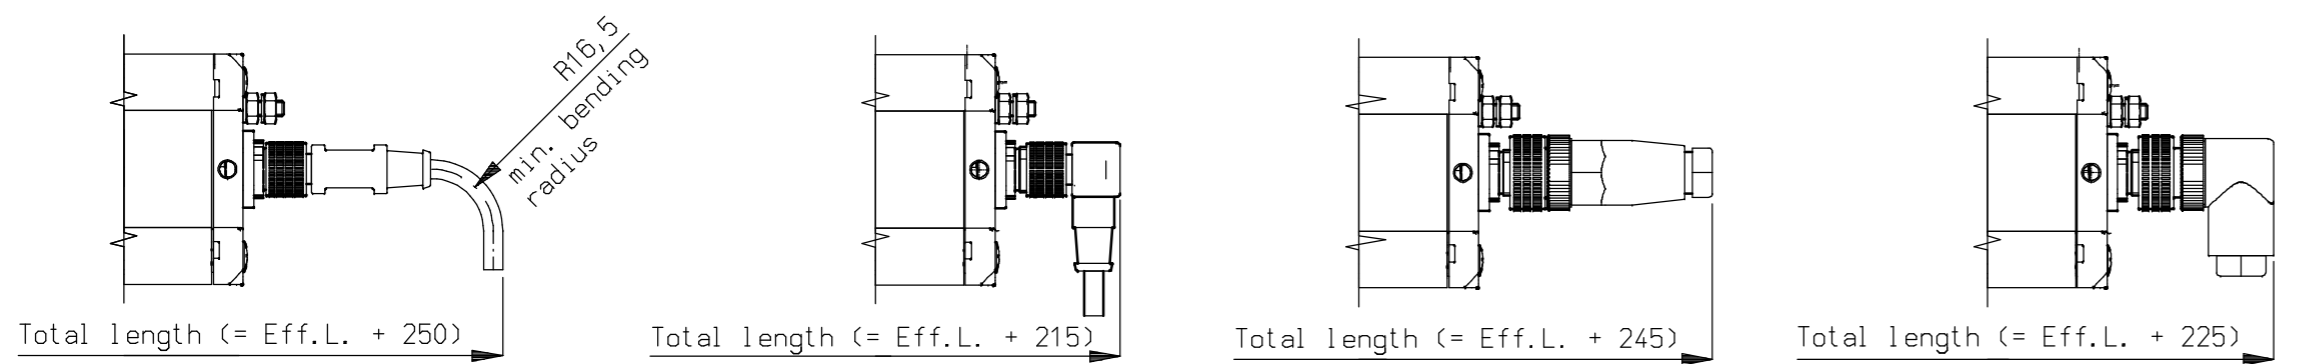

Bracket Bars	
Total length	QTY
570	2
695 - 1070	3
1195 - 1695	4
1820 - 2195	5
2320 - 2820	6
2945 - 3320	7
3445 - 3945	8
4070 - 4445	9
4570 - 5070	10
5195 - 5320	11

Thumb Screw M6x10 Nylon

Covers for easy protection during cleaning bar if emitters are removed. (9210560635)

Optional connectors

Connector: adjustable cable direction 0°, 90°, 180°, 270°

Bracket Bars mounting options

(M5 bolts, screws and washers not included)