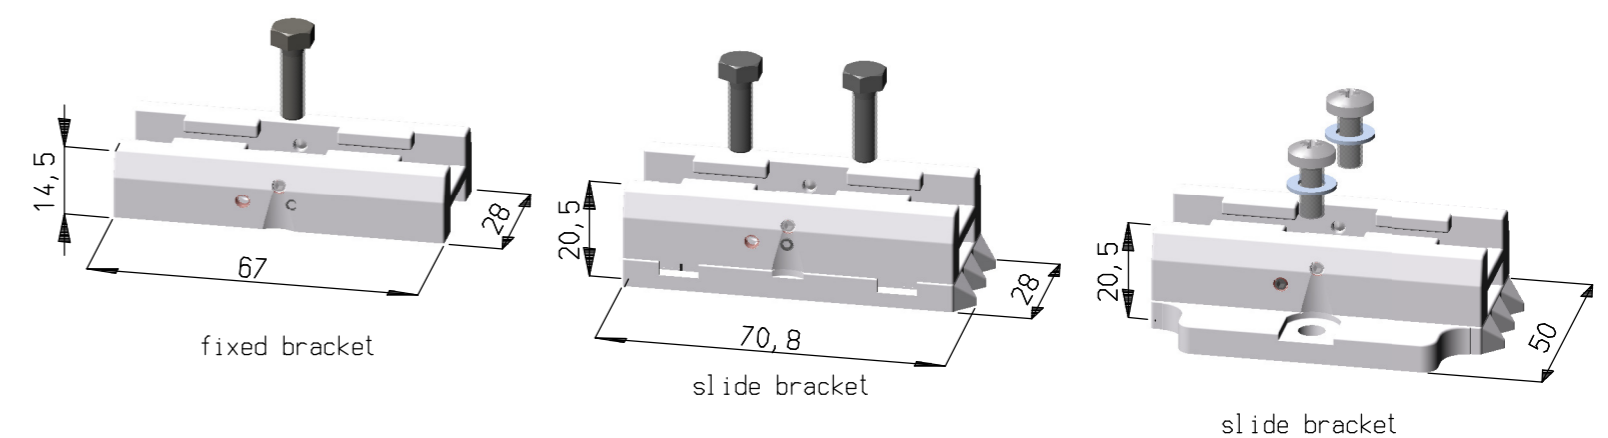

Bracket Bars	
Total length	QTY
570	2
695 - 1070	3
1195 - 1695	4
1820 - 2195	5
2320 - 2820	6
2945 - 3320	7
3445 - 3945	8
4070 - 4445	9
4570 - 5070	10
5195 - 5320	11

Thumb Screw M6x10 Nylon

Covers for easy protection during cleaning bar if emitters are removed. (9210560635)

Optional connectors

Connector: adjustable cable direction 0°, 90°, 180°, 270°

Bracket Bars mounting options

(M5 bolts, screws and washers not included)