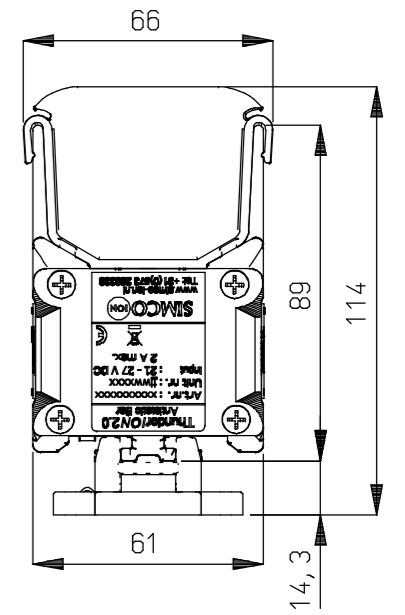

Supports	
Total length	QTY
570 - 820	1
945 - 1195	2
1320 - 1570	3
1695 - 1945	4
2070 - 2320	5
2445 - 2695	6
2820 - 3070	7
3195 - 3445	8
3570 - 3820	9
3945 - 4195	10
4320 - 4570	11
4695 - 4945	12
5070 - 5320	13

Bracket Bars	
Total length	QTY
570	2
695 - 1070	3
1195 - 1695	4
1820 - 2195	5
2320 - 2820	6
2945 - 3320	7
3445 - 3945	8
4070 - 4445	9
4570 - 5070	10
5195 - 5320	11

Thumb Screw M6x10 Nylon

Covers for easy protection during cleaning bar if emitters are removed. (9210560635)

Optional connectors

Connector: adjustable cable direction 0°, 90°, 180°, 270°

Bracket Bars mounting options

(M5 bolts, screws and washers not included)