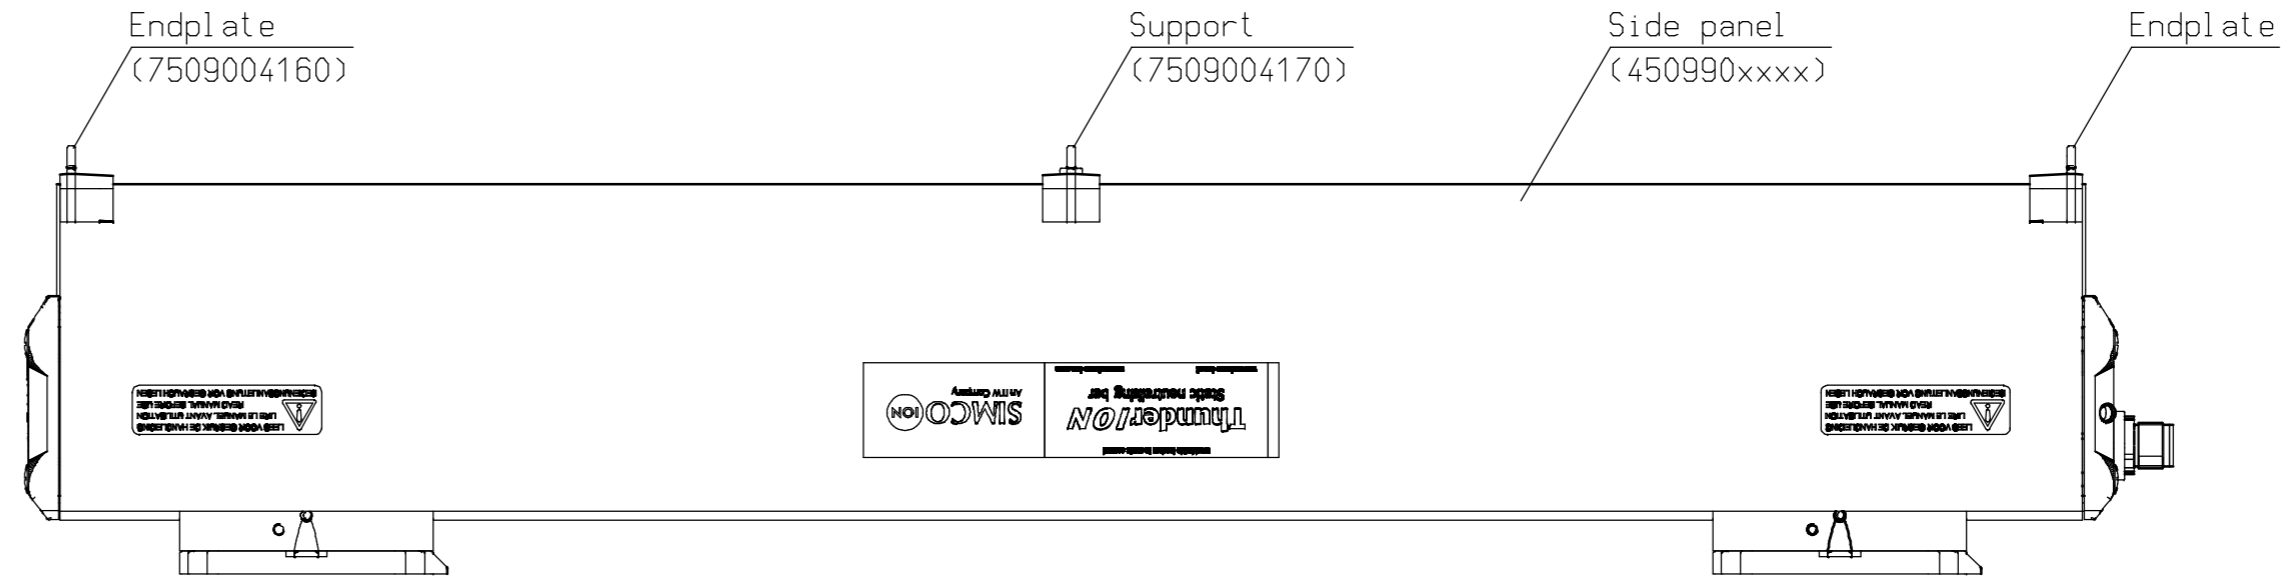

Supports	
Total length	QTY
570 - 820	1
945 - 1195	2
1320 - 1570	3
1695 - 1945	4
2070 - 2320	5
2445 - 2695	6
2820 - 3070	7
3195 - 3445	8
3570 - 3820	9
3945 - 4195	10
4320 - 4570	11
4695 - 4945	12
5070 - 5320	13

Bracket Bars	
Total length	QTY
570	2
695 - 1070	3
1195 - 1695	4
1820 - 2195	5
2320 - 2820	6
2945 - 3320	7
3445 - 3945	8
4070 - 4445	9
4570 - 5070	10
5195 - 5320	11

Thumb Screw M6x10 Nylon

Covers for easy protection during cleaning bar if emitters are removed. (9210560635)

Optional connectors

Connector: adjustable cable direction 0°, 90°, 180°, 270°

Bracket Bars mounting options

(M5 bolts, screws and washers not included)