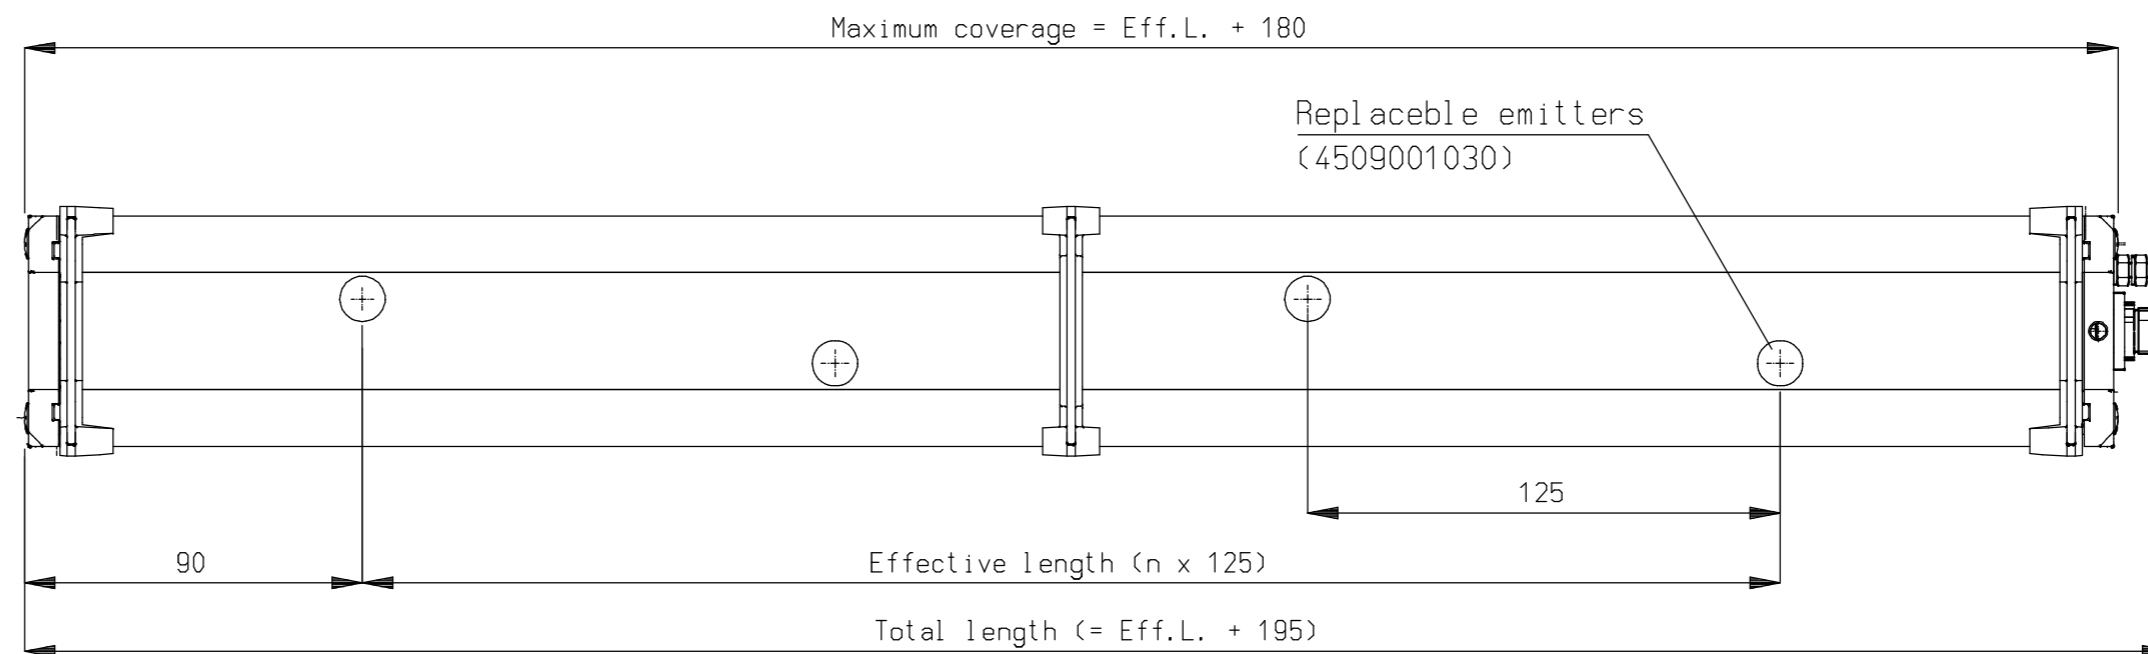

Supports	
Total length	QTY
570 - 820	1
945 - 1195	2
1320 - 1570	3
1695 - 1945	4
2070 - 2320	5
2445 - 2695	6
2820 - 3070	7
3195 - 3445	8
3570 - 3820	9
3945 - 4195	10
4320 - 4570	11
4695 - 4945	12
5070 - 5320	13

Bracket Bars	
Total length	QTY
570	2
695 - 1070	3
1195 - 1695	4
1820 - 2195	5
2320 - 2820	6
2945 - 3320	7
3445 - 3945	8
4070 - 4445	9
4570 - 5070	10
5195 - 5320	11

Thumb Screw M6x10 Nylon

Covers for easy protection during cleaning bar if emitters are removed. (9210560635)

Optional connectors

Connector: adjustable cable direction 0°, 90°, 180°, 270°

Bracket Bars mounting options

(M5 bolts, screws and washers not included)