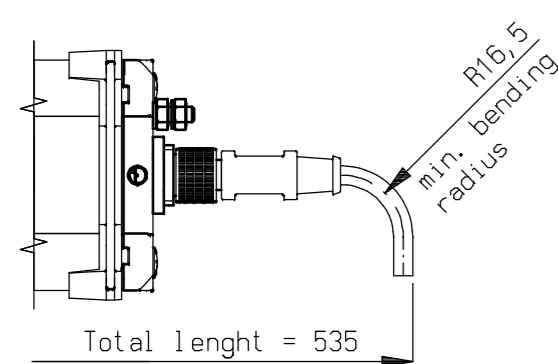

Thumb Screw M6x10 Nylon

Covers for easy protection during cleaning bar if emitters are removed. (9210560635)

Optional connectors

Connector: adjustable cable direction 0°, 90°, 180°, 270°

Bracket Bars mounting options