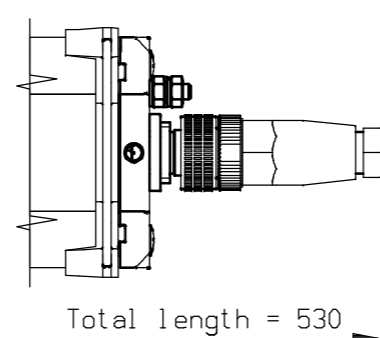

Thumb Screw M6x10 Nylon

Covers for easy protection during cleaning bar if emitters are removed. (9210560635)

Optional connectors

Connector: adjustable cable direction 0°, 90°, 180°, 270°

Bracket Bars mounting options