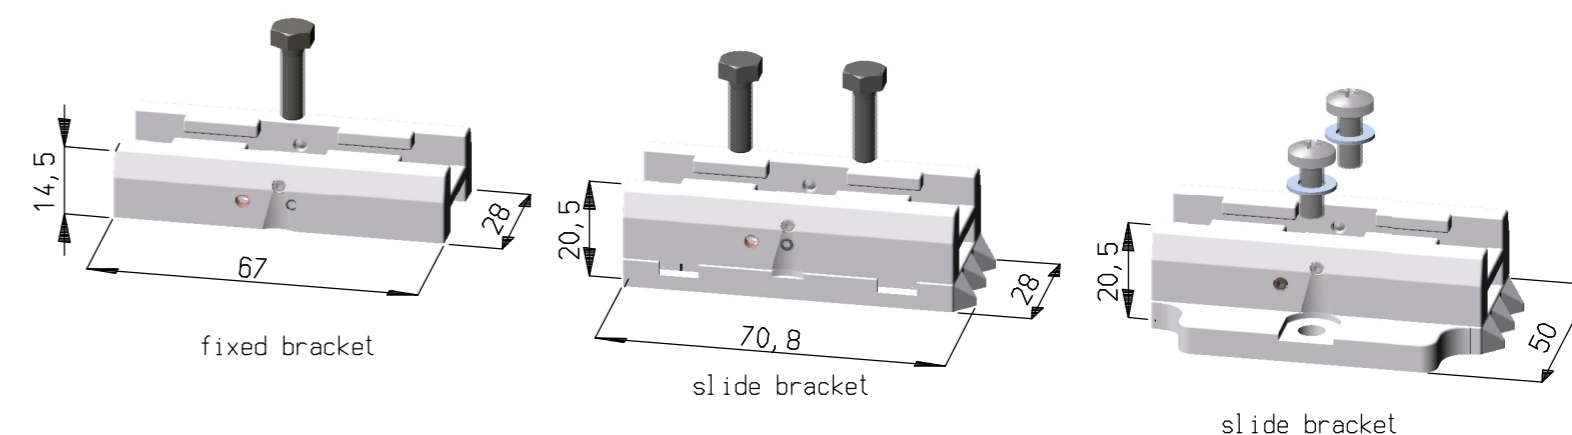

Thumb Screw M6x10 Nylon

Covers for easy protection during cleaning bar if emitters are removed. (9210560635)

Optional connectors

Connector: adjustable cable direction 0°, 90°, 180°, 270°

Bracket Bars mounting options