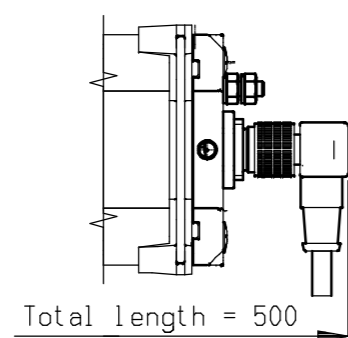

Thumb Screw M6x10 Nylon

Covers for easy protection during cleaning bar if emitters are removed. (9210560635)

Optional connectors

Connector: adjustable cable direction 0°, 90°, 180°, 270°

Bracket Bars mounting options