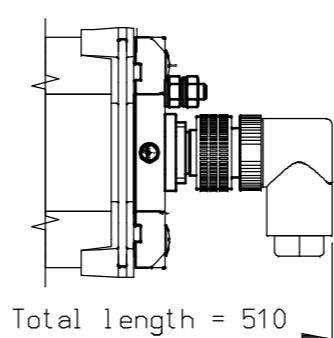

Thumb Screw M6x10 Nylon

Covers for easy protection during cleaning bar if emitters are removed. (9210560635)

Optional connectors

Connector: adjustable cable direction 0°, 90°, 180°, 270°

Bracket Bars mounting options